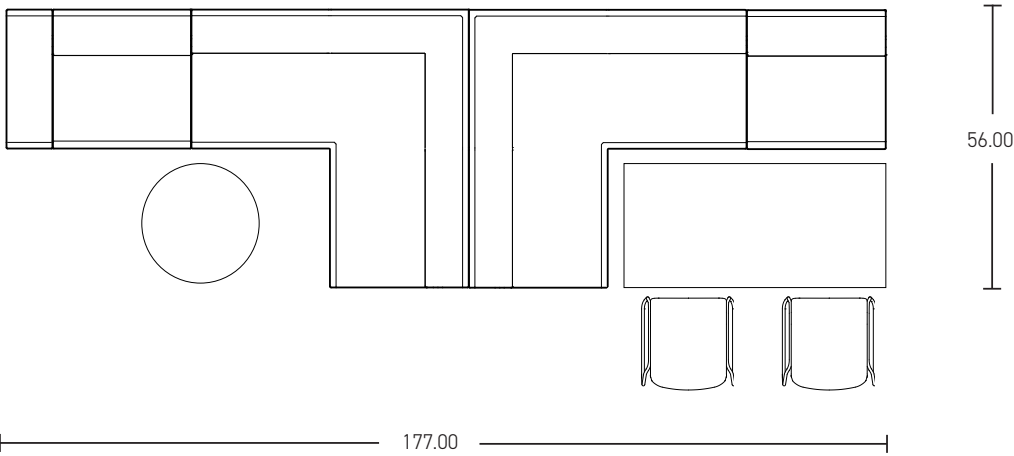

SHARE | MULTI-USE 06

*Shown in brochure

*All dimensions in inches

Component	Model Number	COM Unit Price	COM Extended
90 Corner Lounge (X1)	SH1226L1ALSGU2	4,681	4,681
90 Corner Task (X1)	SH1228L1ALSGU2	4,681	4,681
Single Seater Lounge (X1)	SH1116L1ALSGU2	1,939	1,939
Single Seater Task (X1)	SH1118L1ALSGU2	1,939	1,939
24" Low Knee Wall Power-Right (X1)	SH241RU1P10	1,475	1,475
Total COM Price:			14,715