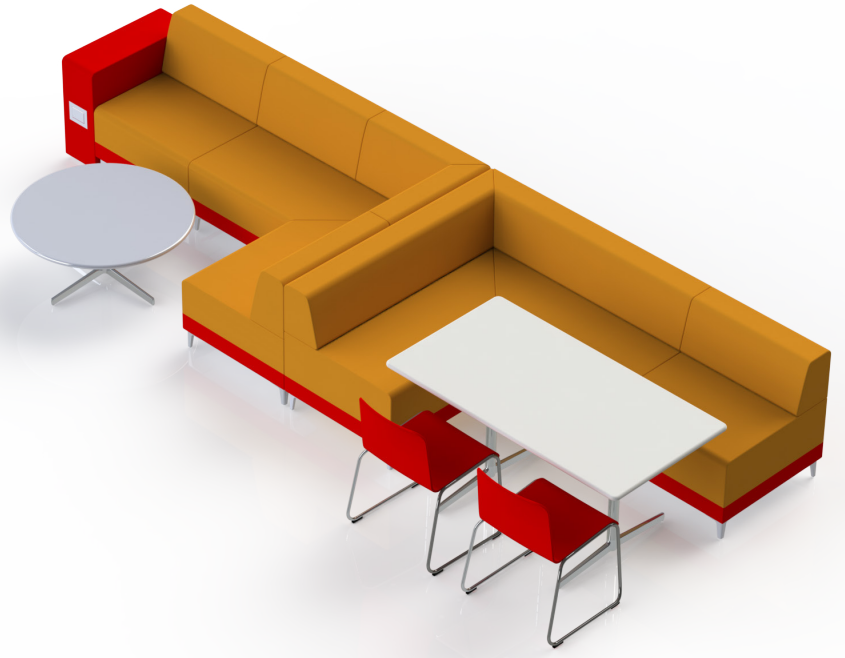

SHARE | MULTI-USE 06

*Shown in brochure

*All dimensions in inches

Component	Model Number	COM Unit Price	COM Extended
90 Corner Lounge (X1)	SH1226L1ALSGU2	4,681	4,681
90 Corner Task (X1)	SH1228L1ALSGU2	4,681	4,681
Single Seater Lounge (X1)	SH1116L1ALSGU2	1,939	1,939
Single Seater Task (X1)	SH1118L1ALSGU2	1,939	1,939
24" Low Knee Wall Power-Right (X1)	SH241RU1P10	1,475	1,475
Total COM Price:			14,715