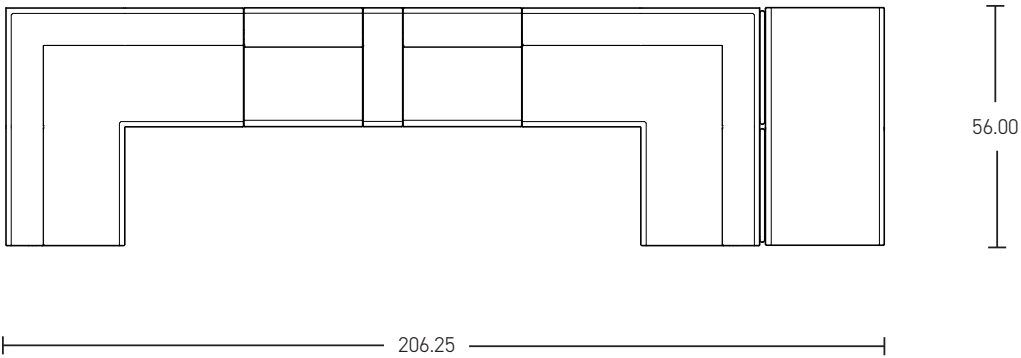

SHARE | MULTI-USE 05

*Shown in brochure

*All dimensions in inches

Component	Model Number	COM Unit Price	COM Extended
90 Corner Lounge (X2)	SH1226L1ALSGU2	4,681	9,362
Two Seater Bench Lounge (X1)	SH0126L1ALSGU2	2,000	2,000
Single Seater Lounge (X2)	SH1116L1ALSGU2	1,939	3,878
24" Low Knee Wall Power-Middle (X1)	SH241MU1P10	1,475	1,475
Privacy Screen (X2)	SH3100	604	1,208
Total COM Price:			17,923