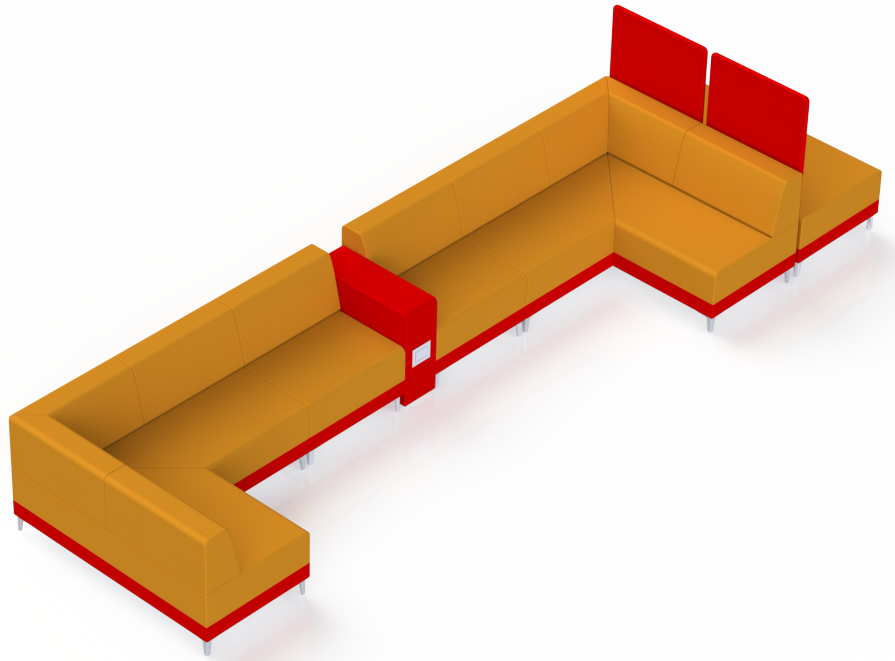

SHARE | MULTI-USE 05

*Shown in brochure

*All dimensions in inches

Component	Model Number	COM Unit Price	COM Extended
90 Corner Lounge (X2)	SH1226L1ALSGU2	4,681	9,362
Two Seater Bench Lounge (X1)	SH0126L1ALSGU2	2,000	2,000
Single Seater Lounge (X2)	SH1116L1ALSGU2	1,939	3,878
24" Low Knee Wall Power-Middle (X1)	SH241MU1P10	1,475	1,475
Privacy Screen (X2)	SH3100	604	1,208
Total COM Price:			17,923