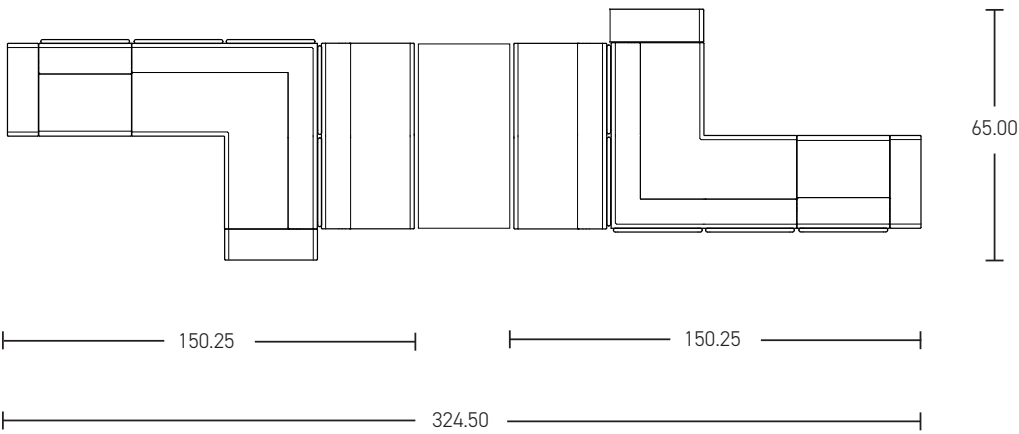

SHARE | MULTI-USE 04

*All dimensions in inches

Component	Model Number	COM Unit Price	COM Extended
90 Corner Lounge (X2)	SH1226L1ALSGU2	4,681	9,362
Two Seater Task (X2)	SH1128L1ALSGU2	3,144	6,288
Single Seater Lounge (X2)	SH1116L1ALSGU2	1,939	3,878
24" Low Knee Wall Power-Left (X2)	SH241LU1P10	1,475	2,950
24" Low Knee Wall-Right (X2)	SH241RU1	994	1,988
Privacy Screen (X10)	SH3100	604	6,040
Total COM Price:			30,506