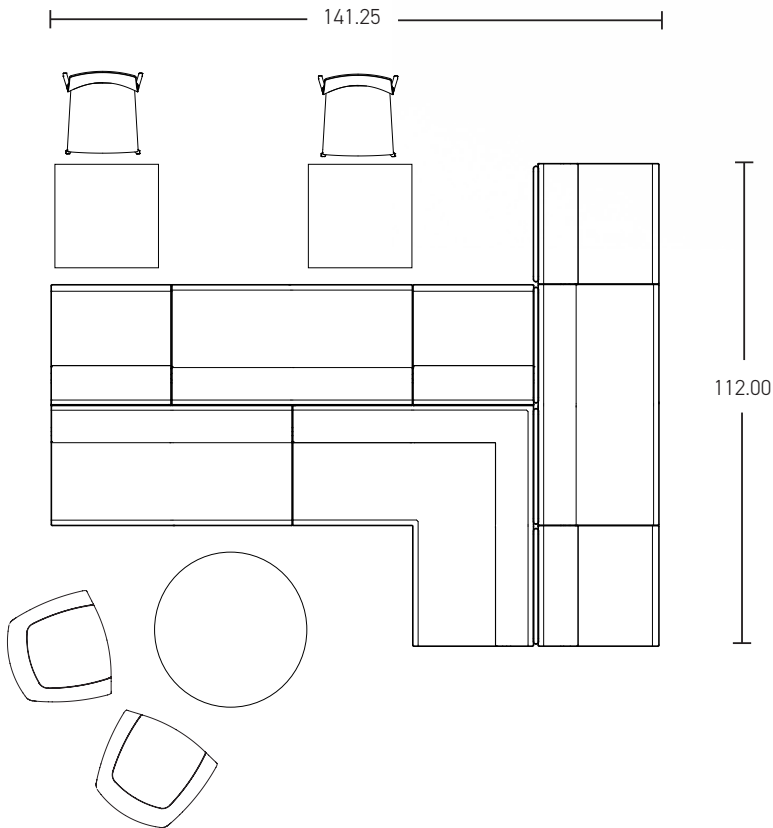

SHARE | MULTI-USE 03

*All dimensions in inches

Component	Model Number	COM Unit Price	COM Extended
90 Corner Lounge (X1)	SH1226L1ALSGU2	4,681	4,681
Two Seater Lounge (X2)	SH1126L1ALSGU2	3,144	6,288
Two Seater Task (X1)	SH1128L1ALSGU2	3,144	3,144
Single Seater Lounge (X2)	SH1116L1ALSGU2	1,939	3,878
Single Seater Task (X2)	SH1118L1ALSGU2	1,939	3,878
Privacy Screen (X4)	SH3100	604	2,416
Total COM Price:			24,285