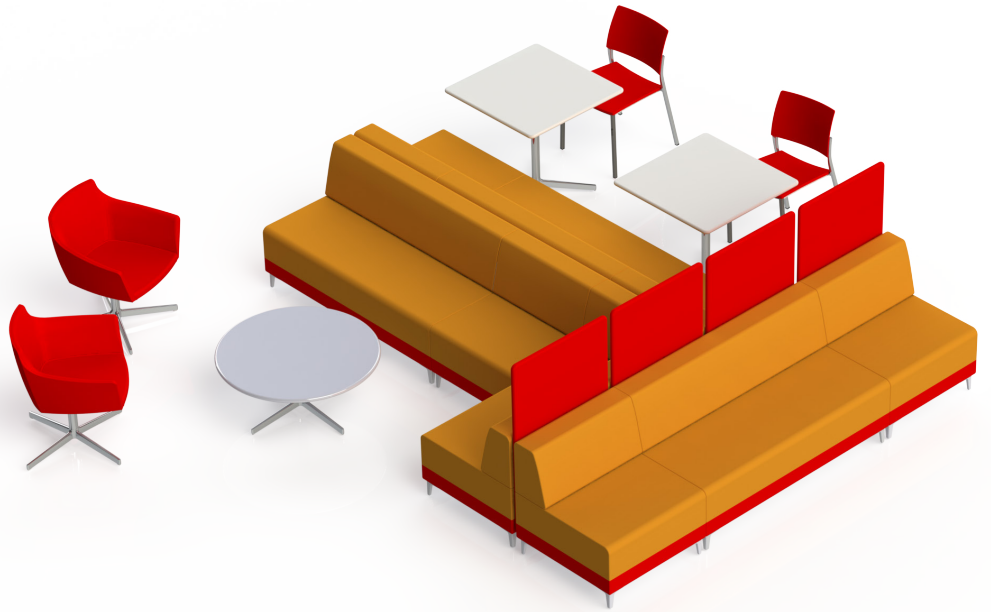

SHARE | MULTI-USE 03

*All dimensions in inches

Component	Model Number	COM Unit Price	COM Extended
90 Corner Lounge (X1)	SH1226L1ALSGU2	4,681	4,681
Two Seater Lounge (X2)	SH1126L1ALSGU2	3,144	6,288
Two Seater Task (X1)	SH1128L1ALSGU2	3,144	3,144
Single Seater Lounge (X2)	SH1116L1ALSGU2	1,939	3,878
Single Seater Task (X2)	SH1118L1ALSGU2	1,939	3,878
Privacy Screen (X4)	SH3100	604	2,416
Total COM Price:			24,285