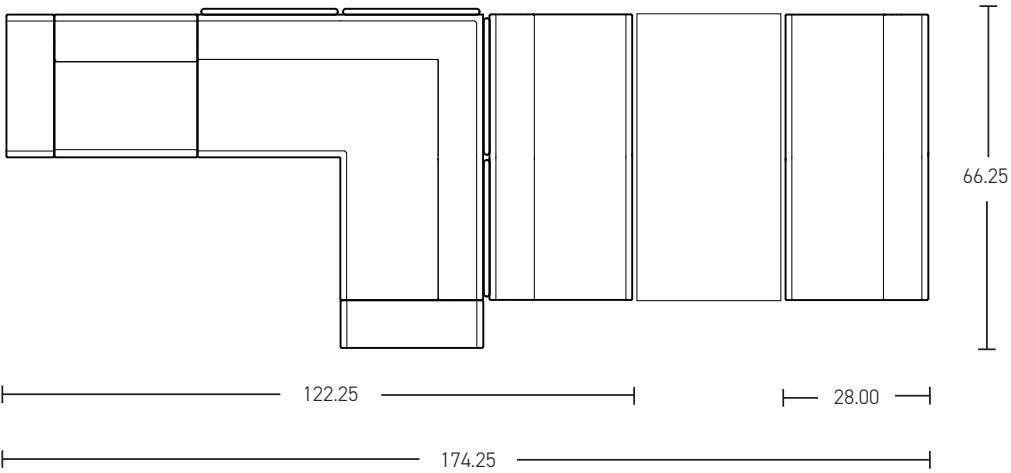

SHARE | MULTI-USE 02

*Shown in brochure

*All dimensions in inches

Component	Model Number	COM Unit Price	COM Extended
90 Corner Lounge (X1)	SH1226L1ALSGU2	4,681	4,681
Two Seater Task (X2)	SH1128L1ALSGU2	3,144	6,288
Single Seater Lounge (X1)	SH1116L1ALSGU2	1,939	1,939
29" High Knee Wall Power-Left (X1)	SH291LU1P10	1,535	1,535
29" High Knee Wall Power-Right (X1)	SH291RU1P10	1,535	1,535
Privacy Screen (X4)	SH3100	604	2,416
Total COM Price:			18,394