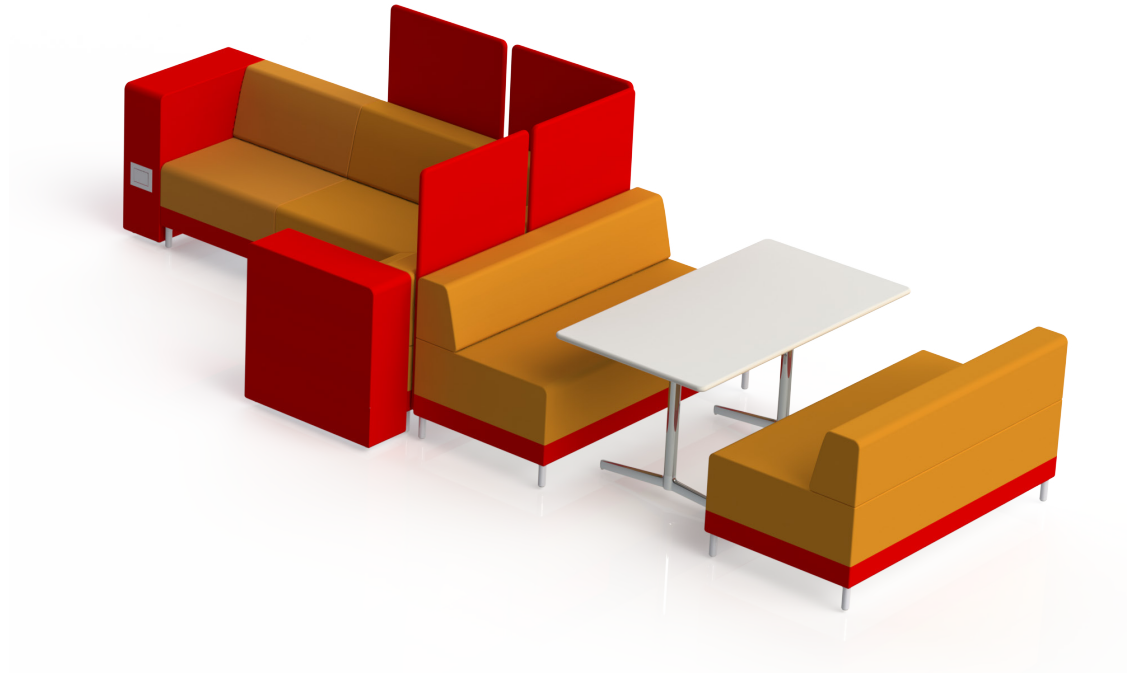

SHARE | MULTI-USE 02

*Shown in brochure

*All dimensions in inches

Component	Model Number	COM Unit Price	COM Extended
90 Corner Lounge (X1)	SH1226L1ALSGU2	4,681	4,681
Two Seater Task (X2)	SH1128L1ALSGU2	3,144	6,288
Single Seater Lounge (X1)	SH1116L1ALSGU2	1,939	1,939
29" High Knee Wall Power-Left (X1)	SH291LU1P10	1,535	1,535
29" High Knee Wall Power-Right (X1)	SH291RU1P10	1,535	1,535
Privacy Screen (X4)	SH3100	604	2,416
Total COM Price:			18,394

STYLEX