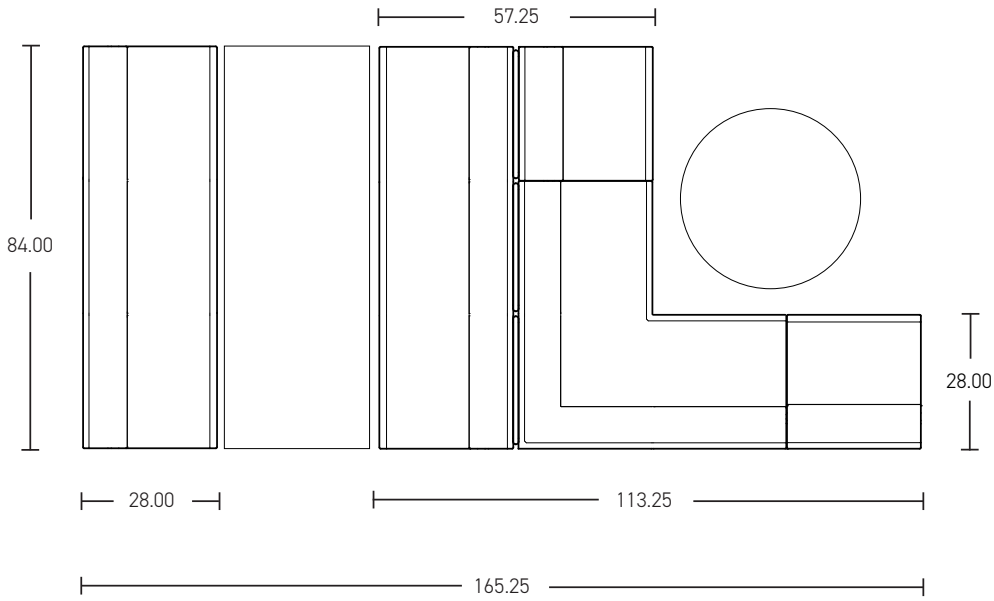

SHARE | MULTI-USE 01

*Shown in brochure

*All dimensions in inches

Component	Model Number	COM Unit Price	COM Extended
90 Corner Lounge (X1)	SH1226L1ALSGU2	4,681	4,681
Three Seater Task (X2)	SH1138L1ALSGU2	4,320	8,640
Single Seater Lounge (X2)	SH1116L1ALSGU2	1,939	3,878
Privacy Screen (X3)	SH3100	604	1,812
Total COM Price:			19,011