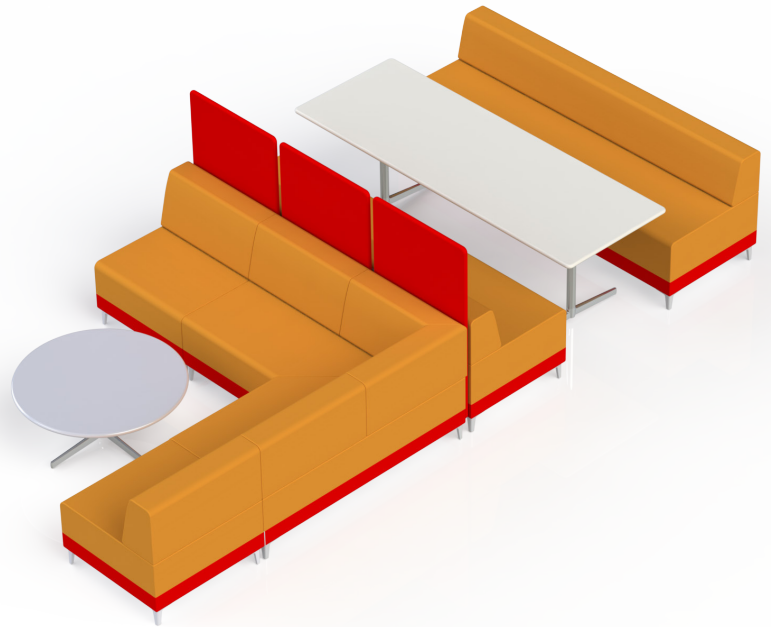

SHARE | MULTI-USE 01

*Shown in brochure

*All dimensions in inches

Component	Model Number	COM Unit Price	COM Extended
90 Corner Lounge (X1)	SH1226L1ALSGU2	4,681	4,681
Three Seater Task (X2)	SH1138L1ALSGU2	4,320	8,640
Single Seater Lounge (X2)	SH1116L1ALSGU2	1,939	3,878
Privacy Screen (X3)	SH3100	604	1,812
Total COM Price:			19,011