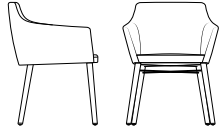

See general information section in the main price list for CAL 133 information.

For upholstery on Nestle please verify your selection with customer service.

Series	Shell	Height	Base	Description	Support finish	C.O.M. C.O.L.		Fabric Upholstery Grades C.O.L.											Leather Upholstery Grades				
						Ydg.	Sq. ft.	C.O.M.	A	B	C	D	E	F	G	H	I	W	X	Y	E1	E2	
NS	2	18	5	Upholstered Shell Wood Base Frames With Metal Support Structure 18" Guest Height Seat	Standard Powder or Chrome	2.25	30	1,533	1,674	1,750	1,827	1,903	1,981	2,065	2,149	2,248	2,377	2,094	2,234	2,708	2,908	3,401	