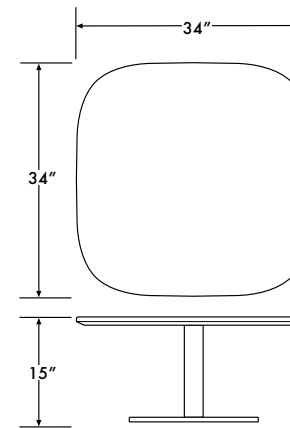

DIMENSIONS / OVERVIEW

OCCASIONAL

COFFEE

COFFEE

DINING

GENERAL DIMENSIONS  
TABLE HEIGHT  
TOP WIDTH AND DEPTH

18"  
18" X 18"

15"  
34" X 34"

15"  
30" X 30"

29"  
30" X 30"

TABLE HEIGHT  
TOP WIDTH AND DEPTH

15"  
34" X 34"

29"  
34" X 34"

**DESIGN**  
TOD BABICK

**CONSTRUCTION**  
BOTH DISC AND FOUR LEG BASES ARE STEEL CONSTRUCTION THAT MAY BE PAINTED OR CHROME PLATED. TOPS CONSIST OF BALTIC BIRCH PLYS WITH A LAMINATE TOP SURFACE AND KNIFE CUT EDGE.

TOP SIZE/BASE TYPE	MODEL	BASE FINISH	COMPONENT PRICE
	TOP 18" X 18" X 1"	TTPZ1818L__5101	320
	BASE FOUR LEG	TBP10418	STANDARD POWDER 223 DOUBLE COAT POWDER 233 CHROME 244
	OVERALL DIMENSIONS OCCASIONAL TABLE	18"W X 18"D X 18"H	
	TOP 34" X 34" X 1"	TTPZ3434L__5101	404
	BASE FOUR LEG	TBP10415	STANDARD POWDER 265 DOUBLE COAT POWDER 276 CHROME 286
	OVERALL DIMENSIONS COFFEE TABLE	34"W X 34"D X 15"H	
	TOP 30" X 30" X 1"	TTPZ3030L__5101	371
	BASE DISC	TBD12115	STANDARD POWDER 430 DOUBLE COAT POWDER 450 CHROME 700
	OVERALL DIMENSIONS COFFEE TABLE	30"W X 30"D X 15"H	
	TOP 34" X 34" X 1"	TTPZ3434L__5101	404
	BASE DISC	TBD12115	STANDARD POWDER 430 DOUBLE COAT POWDER 450 CHROME 700
	OVERALL DIMENSIONS COFFEE TABLE	34"W X 34"D X 15"H	

**1 BASE/STYLE/SIZE:** TBP10418 (PAZ STYLE FOUR LEG FRAME 18" OVERALL HEIGHT (FOR 18" X 18" TOP ONLY)), TBP10415 (PAZ STYLE FOUR LEG FRAME 15" OVERALL HEIGHT (34" X 34" TOP ONLY)), TBD12115 (DISC STYLE PEDESTAL BASE 21" DISC DIAMETER 15" OVERALL HEIGHT (FOR 30" X 30" AND 34" X 34" TOPS ONLY))