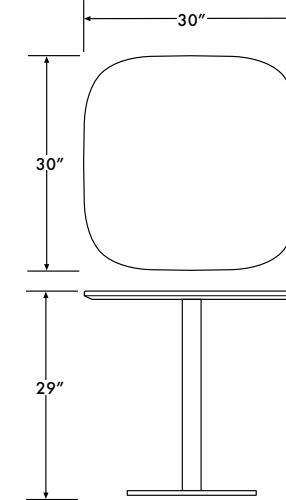

DIMENSIONS / OVERVIEW

OCCASIONAL

COFFEE

COFFEE

DINING

GENERAL DIMENSIONS  
TABLE HEIGHT  
TOP WIDTH AND DEPTH

18"  
18" X 18"

15"  
34" X 34"

15"  
30" X 30"

29"  
30" X 30"

TABLE HEIGHT  
TOP WIDTH AND DEPTH

15"  
34" X 34"

29"  
34" X 34"

**DESIGN**  
TOD BABICK

**CONSTRUCTION**  
BOTH DISC AND FOUR LEG BASES ARE STEEL CONSTRUCTION THAT MAY BE PAINTED OR CHROME PLATED. TOPS CONSIST OF BALTIC BIRCH PLYS WITH A LAMINATE TOP SURFACE AND KNIFE CUT EDGE.

TOP SIZE/BASE TYPE	MODEL	BASE FINISH	COMPONENT PRICE
	TOP 18" X 18" X 1"	TTPZ1818L__5101	320
	BASE FOUR LEG	TBP10418	STANDARD POWDER 223 DOUBLE COAT POWDER 233 CHROME 244
	OVERALL DIMENSIONS OCCASIONAL TABLE	18"W X 18"D X 18"H	
	TOP 34" X 34" X 1"	TTPZ3434L__5101	404
	BASE FOUR LEG	TBP10415	STANDARD POWDER 265 DOUBLE COAT POWDER 276 CHROME 286
	OVERALL DIMENSIONS COFFEE TABLE	34"W X 34"D X 15"H	
	TOP 30" X 30" X 1"	TTPZ3030L__5101	371
	BASE DISC	TBD12115	STANDARD POWDER 430 DOUBLE COAT POWDER 450 CHROME 700
	OVERALL DIMENSIONS COFFEE TABLE	30"W X 30"D X 15"H	
	TOP 34" X 34" X 1"	TTPZ3434L__5101	404
	BASE DISC	TBD12115	STANDARD POWDER 430 DOUBLE COAT POWDER 450 CHROME 700
	OVERALL DIMENSIONS COFFEE TABLE	34"W X 34"D X 15"H	

**1 BASE/STYLE/SIZE:** TBP10418 (PAZ STYLE FOUR LEG FRAME 18" OVERALL HEIGHT (FOR 18" X 18" TOP ONLY)), TBP10415 (PAZ STYLE FOUR LEG FRAME 15" OVERALL HEIGHT (34" X 34" TOP ONLY)), TBD12115 (DISC STYLE PEDESTAL BASE 21" DISC DIAMETER 15" OVERALL HEIGHT (FOR 30" X 30" AND 34" X 34" TOPS ONLY))