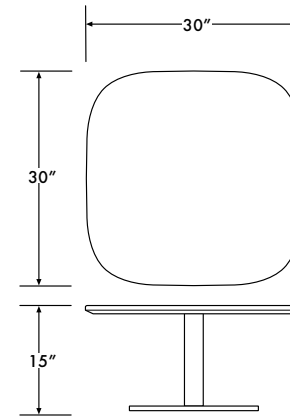

DIMENSIONS / OVERVIEW

OCCASIONAL

COFFEE

COFFEE

DINING

GENERAL DIMENSIONS  
TABLE HEIGHT  
TOP WIDTH AND DEPTH

18"  
18" X 18"

15"  
34" X 34"

15"  
30" X 30"

29"  
30" X 30"

TABLE HEIGHT  
TOP WIDTH AND DEPTH

15"  
34" X 34"

29"  
34" X 34"

**DESIGN**  
TOD BABICK

**CONSTRUCTION**  
BOTH DISC AND FOUR LEG BASES ARE STEEL CONSTRUCTION THAT MAY BE PAINTED OR CHROME PLATED. TOPS CONSIST OF BALTIC BIRCH PLYS WITH A LAMINATE TOP SURFACE AND KNIFE CUT EDGE.

TOP SIZE/BASE TYPE	MODEL	BASE FINISH	COMPONENT PRICE
	TOP 18" X 18" X 1"	TTPZ1818L__5101	320
	BASE FOUR LEG	TBP10418	STANDARD POWDER 223 DOUBLE COAT POWDER 233 CHROME 244
	OVERALL DIMENSIONS OCCASIONAL TABLE	18"W X 18"D X 18"H	
	TOP 34" X 34" X 1"	TTPZ3434L__5101	404
	BASE FOUR LEG	TBP10415	STANDARD POWDER 265 DOUBLE COAT POWDER 276 CHROME 286
	OVERALL DIMENSIONS COFFEE TABLE	34"W X 34"D X 15"H	
	TOP 30" X 30" X 1"	TTPZ3030L__5101	371
	BASE DISC	TBD12115	STANDARD POWDER 430 DOUBLE COAT POWDER 450 CHROME 700
	OVERALL DIMENSIONS COFFEE TABLE	30"W X 30"D X 15"H	
	TOP 34" X 34" X 1"	TTPZ3434L__5101	404
	BASE DISC	TBD12115	STANDARD POWDER 430 DOUBLE COAT POWDER 450 CHROME 700
	OVERALL DIMENSIONS COFFEE TABLE	34"W X 34"D X 15"H	

**1 BASE/STYLE/SIZE:** TBP10418 (PAZ STYLE FOUR LEG FRAME 18" OVERALL HEIGHT (FOR 18" X 18" TOP ONLY)), TBP10415 (PAZ STYLE FOUR LEG FRAME 15" OVERALL HEIGHT (34" X 34" TOP ONLY)), TBD12115 (DISC STYLE PEDESTAL BASE 21" DISC DIAMETER 15" OVERALL HEIGHT (FOR 30" X 30" AND 34" X 34" TOPS ONLY))