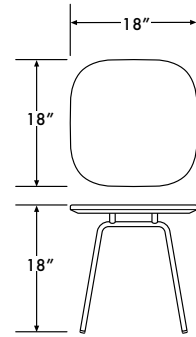

DIMENSIONS / OVERVIEW

OCCASIONAL

COFFEE

COFFEE

DINING

GENERAL DIMENSIONS  
TABLE HEIGHT  
TOP WIDTH AND DEPTH

18"  
18" X 18"

15"  
34" X 34"

15"  
30" X 30"

29"  
30" X 30"

TABLE HEIGHT  
TOP WIDTH AND DEPTH

15"  
34" X 34"

29"  
34" X 34"

**DESIGN**  
TOD BABICK

**CONSTRUCTION**  
BOTH DISC AND FOUR LEG BASES ARE STEEL CONSTRUCTION THAT MAY BE PAINTED OR CHROME PLATED. TOPS CONSIST OF BALTIC BIRCH PLYS WITH A LAMINATE TOP SURFACE AND KNIFE CUT EDGE.

TOP SIZE/BASE TYPE	MODEL	BASE FINISH	COMPONENT PRICE
	TOP 18" X 18" X 1"	TTPZ1818L__5101	320
	BASE FOUR LEG	TBP10418	STANDARD POWDER 223 DOUBLE COAT POWDER 233 CHROME 244
	OVERALL DIMENSIONS OCCASIONAL TABLE	18"W X 18"D X 18"H	
	TOP 34" X 34" X 1"	TTPZ3434L__5101	404
	BASE FOUR LEG	TBP10415	STANDARD POWDER 265 DOUBLE COAT POWDER 276 CHROME 286
	OVERALL DIMENSIONS COFFEE TABLE	34"W X 34"D X 15"H	
	TOP 30" X 30" X 1"	TTPZ3030L__5101	371
	BASE DISC	TBD12115	STANDARD POWDER 430 DOUBLE COAT POWDER 450 CHROME 700
	OVERALL DIMENSIONS COFFEE TABLE	30"W X 30"D X 15"H	
	TOP 34" X 34" X 1"	TTPZ3434L__5101	404
	BASE DISC	TBD12115	STANDARD POWDER 430 DOUBLE COAT POWDER 450 CHROME 700
	OVERALL DIMENSIONS COFFEE TABLE	34"W X 34"D X 15"H	

**1 BASE/STYLE/SIZE:** TBP10418 (PAZ STYLE FOUR LEG FRAME 18" OVERALL HEIGHT (FOR 18" X 18" TOP ONLY)), TBP10415 (PAZ STYLE FOUR LEG FRAME 15" OVERALL HEIGHT (34" X 34" TOP ONLY)), TBD12115 (DISC STYLE PEDESTAL BASE 21" DISC DIAMETER 15" OVERALL HEIGHT (FOR 30" X 30" AND 34" X 34" TOPS ONLY))