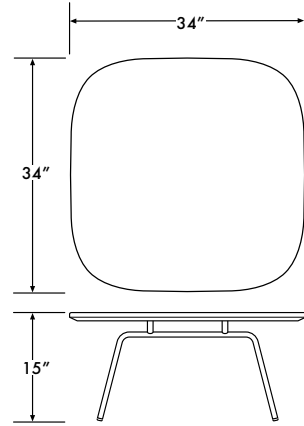

DIMENSIONS / OVERVIEW

OCCASIONAL

COFFEE

COFFEE

DINING

GENERAL DIMENSIONS  
TABLE HEIGHT  
TOP WIDTH AND DEPTH

18"  
18" X 18"

15"  
34" X 34"

15"  
30" X 30"

29"  
30" X 30"

TABLE HEIGHT  
TOP WIDTH AND DEPTH

15"  
34" X 34"

29"  
34" X 34"

**DESIGN**  
TOD BABICK

**CONSTRUCTION**  
BOTH DISC AND FOUR LEG BASES ARE STEEL CONSTRUCTION THAT MAY BE PAINTED OR CHROME PLATED. TOPS CONSIST OF BALTIC BIRCH PLYS WITH A LAMINATE TOP SURFACE AND KNIFE CUT EDGE.

TOP SIZE/BASE TYPE	MODEL	BASE FINISH	COMPONENT PRICE
	TOP 18" X 18" X 1"	TTPZ1818L__5101	320
	BASE FOUR LEG	TBP10418	STANDARD POWDER 223 DOUBLE COAT POWDER 233 CHROME 244
	OVERALL DIMENSIONS OCCASIONAL TABLE	18"W X 18"D X 18"H	
	TOP 34" X 34" X 1"	TTPZ3434L__5101	404
	BASE FOUR LEG	TBP10415	STANDARD POWDER 265 DOUBLE COAT POWDER 276 CHROME 286
	OVERALL DIMENSIONS COFFEE TABLE	34"W X 34"D X 15"H	
	TOP 30" X 30" X 1"	TTPZ3030L__5101	371
	BASE DISC	TBD12115	STANDARD POWDER 430 DOUBLE COAT POWDER 450 CHROME 700
	OVERALL DIMENSIONS COFFEE TABLE	30"W X 30"D X 15"H	
	TOP 34" X 34" X 1"	TTPZ3434L__5101	404
	BASE DISC	TBD12115	STANDARD POWDER 430 DOUBLE COAT POWDER 450 CHROME 700
	OVERALL DIMENSIONS COFFEE TABLE	34"W X 34"D X 15"H	

**1 BASE/STYLE/SIZE:** TBP10418 (PAZ STYLE FOUR LEG FRAME 18" OVERALL HEIGHT (FOR 18" X 18" TOP ONLY)), TBP10415 (PAZ STYLE FOUR LEG FRAME 15" OVERALL HEIGHT (34" X 34" TOP ONLY)), TBD12115 (DISC STYLE PEDESTAL BASE 21" DISC DIAMETER 15" OVERALL HEIGHT (FOR 30" X 30" AND 34" X 34" TOPS ONLY))