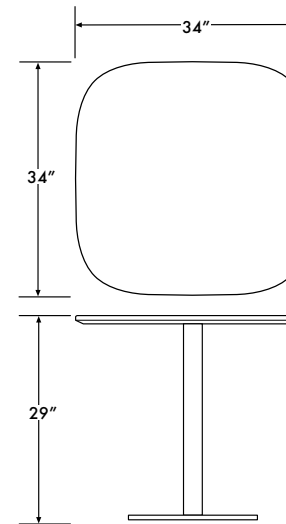

DIMENSIONS / OVERVIEW

OCCASIONAL

COFFEE

COFFEE

DINING

GENERAL DIMENSIONS  
TABLE HEIGHT  
TOP WIDTH AND DEPTH

18"  
18" X 18"

15"  
34" X 34"

15"  
30" X 30"

29"  
30" X 30"

TABLE HEIGHT  
TOP WIDTH AND DEPTH

15"  
34" X 34"

29"  
34" X 34"

**DESIGN**  
TOD BABICK

**CONSTRUCTION**  
BOTH DISC AND FOUR LEG BASES ARE STEEL CONSTRUCTION THAT MAY BE PAINTED OR CHROME PLATED. TOPS CONSIST OF BALTIC BIRCH PLYS WITH A LAMINATE TOP SURFACE AND KNIFE CUT EDGE.

TOP SIZE/BASE TYPE	MODEL	BASE FINISH	COMPONENT PRICE
	TOP 18" X 18" X 1"	TTPZ1818L__5101	320
	BASE FOUR LEG	TBP10418	STANDARD POWDER 223 DOUBLE COAT POWDER 233 CHROME 244
	OVERALL DIMENSIONS OCCASIONAL TABLE	18"W X 18"D X 18"H	
	TOP 34" X 34" X 1"	TTPZ3434L__5101	404
	BASE FOUR LEG	TBP10415	STANDARD POWDER 265 DOUBLE COAT POWDER 276 CHROME 286
	OVERALL DIMENSIONS COFFEE TABLE	34"W X 34"D X 15"H	
	TOP 30" X 30" X 1"	TTPZ3030L__5101	371
	BASE DISC	TBD12115	STANDARD POWDER 430 DOUBLE COAT POWDER 450 CHROME 700
	OVERALL DIMENSIONS COFFEE TABLE	30"W X 30"D X 15"H	
	TOP 34" X 34" X 1"	TTPZ3434L__5101	404
	BASE DISC	TBD12115	STANDARD POWDER 430 DOUBLE COAT POWDER 450 CHROME 700
	OVERALL DIMENSIONS COFFEE TABLE	34"W X 34"D X 15"H	

**1 BASE/STYLE/SIZE:** TBP10418 (PAZ STYLE FOUR LEG FRAME 18" OVERALL HEIGHT (FOR 18" X 18" TOP ONLY)), TBP10415 (PAZ STYLE FOUR LEG FRAME 15" OVERALL HEIGHT (34" X 34" TOP ONLY)), TBD12115 (DISC STYLE PEDESTAL BASE 21" DISC DIAMETER 15" OVERALL HEIGHT (FOR 30" X 30" AND 34" X 34" TOPS ONLY))