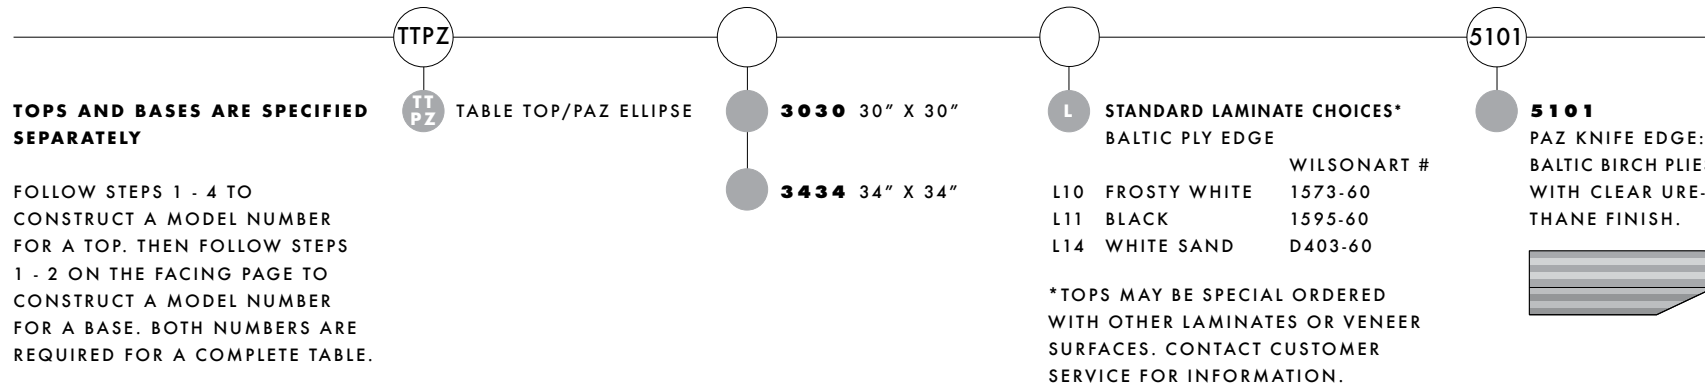

TOP SIZE/BASE TYPE	MODEL	BASE FINISH	COMPONENT PRICE
	TOP 30" X 30" X 1"	TTPZ3030L__5101	371
	BASE DISC	TBD12129	STANDARD POWDER 430 DOUBLE COAT POWDER 450 CHROME 700
	OVERALL DIMENSIONS DINING TABLE	30"W X 30"D X 29"H	
	TOP 34" X 34" X 1"	TTPZ3434L__5101	404
	BASE DISC	TBD12129	STANDARD POWDER 430 DOUBLE COAT POWDER 450 CHROME 700
	OVERALL DIMENSIONS DINING TABLE	34"W X 34"D X 29"H	

TO ORDER TOP   1 TOP/STYLE   2 SIZE   3 SURFACE MATERIAL   4 EDGE