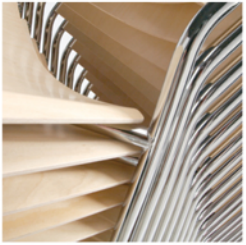

STYLEX

LUNA

LUNA

LUNA IS DIFFERENT. LIGHT, SASSY, FUN, AND VERSATILE. THE PERFECT CHAIR FOR MORE CASUAL SETTINGS WHERE STYLE IS A CONSIDERATION. WHEN SPACE IS AT A PREMIUM OR STORAGE A CONCERN, LUNA'S COMPACT DOLLY WILL HOLD AND ROLL UP TO EIGHTEEN CHAIRS. AN ADDED BONUS IS THAT EVEN THE BAR AND COUNTER HEIGHT STOOLS CAN BE STACKED

(THOUGH NOT ON THE DOLLY). LUNA OFFERS A FRESH PALETTE OF STANDARD VENEERS OR CUSTOM COLOR-MATCHED FINISHES. SEATS MAY BE OPTIONALLY UPHOLSTERED. DESIGN-FOR-ENVIRONMENT CONSIDERATIONS INCLUDE RECYCLED STEEL, RECYCLED-CONTENT PLASTICS, WATER-BASED WOOD FINISHING, AND GREENGUARD CERTIFICATION.